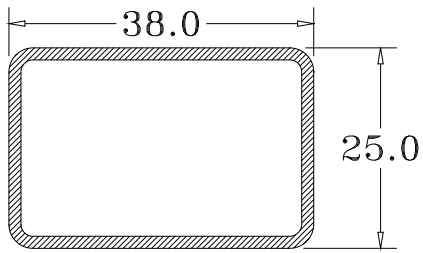

Caravan Accessories

PROFILE

CODE

CODE

R0419

R0471

R0466

R0450