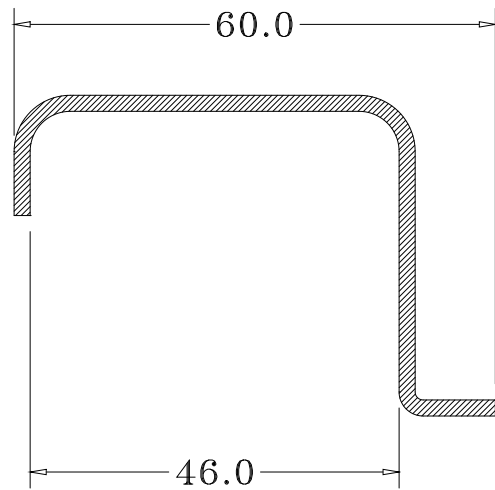

Caravan Accessories

PROFILE

CODE

CODE

R0419

R0471

R0466

R0450