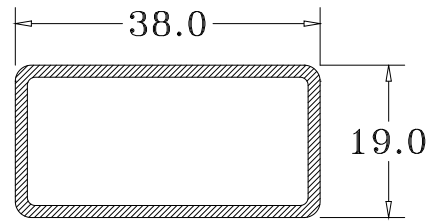

Caravan Accessories

PROFILE

CODE

CODE

R0419

R0471

R0466

R0450